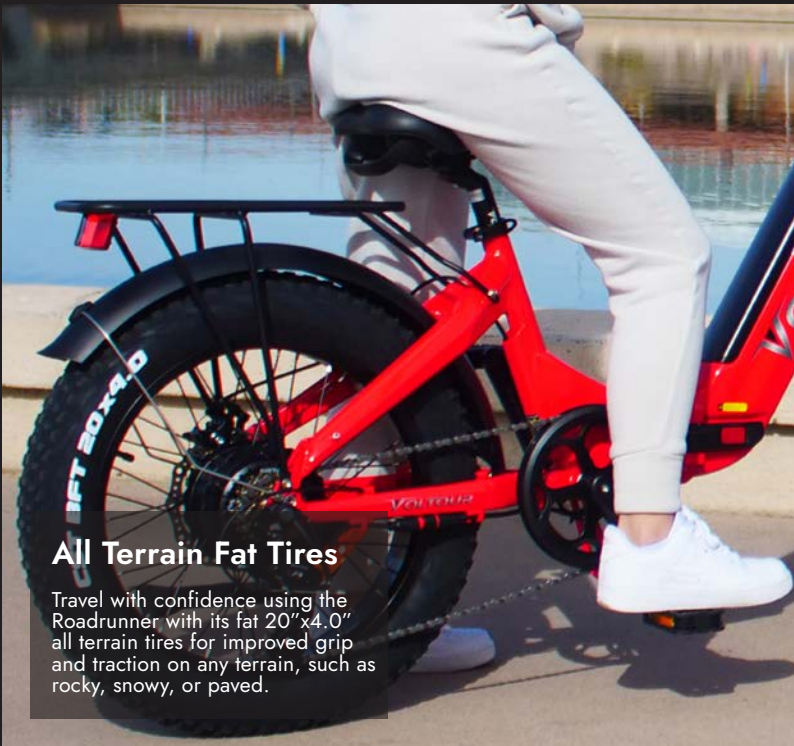

All Terrain Fat Tires

Travel with confidence using the Roadrunner with its fat 20"x4.0" all terrain tires for improved grip and traction on any terrain, such as rocky, snowy, or paved.