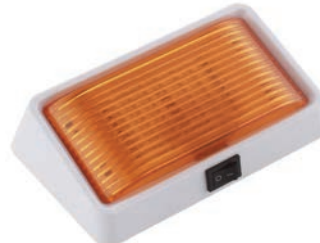

3528104

5050114

3528104	MR16 Base - 90 Lumens - Natural White - 1 PC
5050114	194 T10 Wedge Base Tower - 110 Lumens - Cool White - 2 PCS

3528101

3528102

3528101	T8 18" LED Tube - 500 Lumens - Natural White - 1 PC
3528102	T5 12" LED Tube - 300 Lumens - Natural White - 1 PC

RV LED LIGHT FIXTURES

9090117

9090130

9090131

9090119

9090120

9090132

9090133

9090117	Oval Porch Light - Clear: 170 Lumens; Amber: 110 Lumens - Cool White
9090130	Black Oval Porch Light - Clear: 170 Lumens; Amber: 110 Lumens - Cool White
9090131	Oval porch light w/ Switch - Clear: 170 Lumens; Amber: 110 Lumens - Cool White
9090119	Porch Light - Clear: 150 Lumens; Amber: 96 Lumens - Cool White
9090120	Porch light w/ Switch - Clear: 150 Lumens; Amber: 96 Lumens - Cool White
9090132	Black Porch light - Clear: 150 Lumens; Amber: 96 Lumens - Cool White
9090133	Black Porch light w/ Switch - Clear: 150 Lumens; Amber: 96 Lumens - Cool White