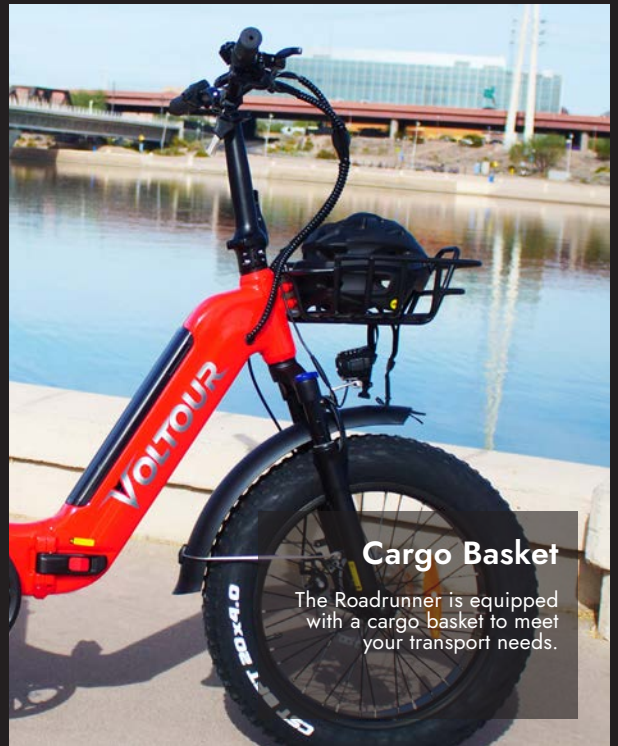

20EB-FOLDSTWT

20EB-FOLDSTBLUE

20EB-FOLDSTRED

The RoadRunner is our top-of-the-line e-bike with a step-thru frame from our folding bike category. Its foldable functionality makes it easy to store and transport anywhere. Equipped with a high-powered 750W motor, a LCD color display and high-quality components, the RoadRunner is a perfect combination of present-day features and easy up-keep.

ROADRUNNER

All Terrain Fat Tires

Travel with confidence using the Roadrunner with its fat 20"x4.0" all terrain tires for improved grip and traction on any terrain, such as rocky, snowy, or paved.

Cargo Basket

The Roadrunner is equipped with a cargo basket to meet your transport needs.

Sleek & Powerful

The Roadrunner's sleek design and high-powered motor and battery offer superior performance that will get you to your destination whether you're going through a bumpy trail or down the street.