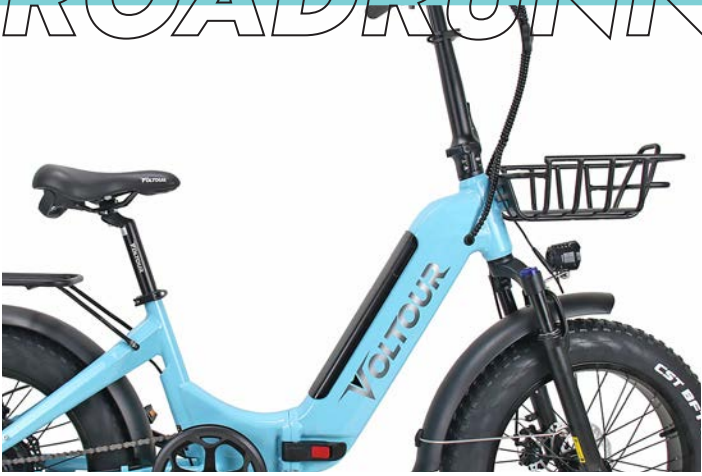

ROADRUNNER